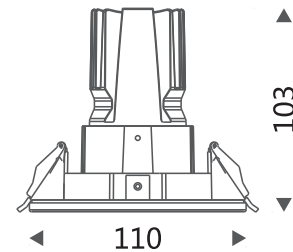

Jupiter Noir Downlight

Specifications

Output

Luminous Flux	Up to 370Lm (15W)
Efficacy	31(±5)Lm/W
CCT	3000K, 4000K
CRI	Ra90
Beam Angle	30°
Life Time	>50,000Hrs (Ta=30°C@L70)

Electrical

Input Voltage	240 VAC
Power Factor	≥0.9
Frequency	50 Hz

Construction

Product Dimension	110mm x 103mm
Cutout	95mm
Fixture Color	White, Silver, Black
IP Rating	IP20
Mounting	Recessed
Rotation	Fixed

Control

Dimmable	Various Dimming Profiles Available

Thermal

Operating Temperature	-20°C to + 40°C

Warranty

Years	5

Catalogue Number Guide: Forlite VUE Jupiter Noir Downlight

FV	JN	5	D1	30	4	W	R
Product Group	Group Destination	Wattage	Dimmable	Beam Angle	Colour Temperature	Fixture Colour	Mounting
FV Vue	JN Jupiter Noir	5 5W	D1 1-10V	30 30°	4 4000K	W White	R Recessed
		8 8W	DD DALI		3 3000K	S Silver	
		10 10W	D0 Non Dim			B Black	
		12 12W	CS Casambi				
		15 15W					

CASAMBI