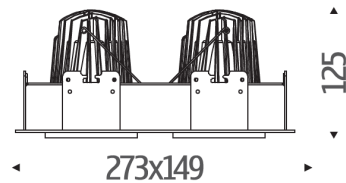

Cardan Twin Downlight

Specifications

Output

Luminous Flux	2 x 2290Lm (2 x 25W)
Efficacy	92(±5)Lm/W
CCT	3000K, 4000K
CRI	Ra90
Beam Angle	21°, 28°, 40°
Life Time	>50,000Hrs (Ta=30°C@L70)

Electrical

Input Voltage	240 VAC
Power Factor	≥0.9
Frequency	50 Hz

Construction

Product Dimension	273mm x 149mm x 125mm
Cutout	263mm x 142mm
Fixture Color	White, Silver, Black
IP Rating	IP20
Mounting	Recessed
Rotation	Adjustable

Control

Dimmable	Various Dimming Profiles Available

Thermal

Operating Temperature	-20°C to + 40°C

Warranty

Years	5

Catalogue Number Guide: Forlite VUE Cardan Twin Downlight

FV	CT	25	D1	21	4	W	W	R
Product Group	Group Destination	Wattage	Dimmable	Beam Angle	Colour Temperature	Fixture Colour	Fixture Colour (Trim)	Mounting
FV Vue	CT Cardan Twin	25 2 x 25W	D1 1-10V DD DALI D0 Non Dim CS Casambi	21 21° 28 28° 40 40°	4 4000K 3 3000K	W White S Silver B Black	W White S Silver B Black	R Recessed RT Recessed Trimless

CASAMBI