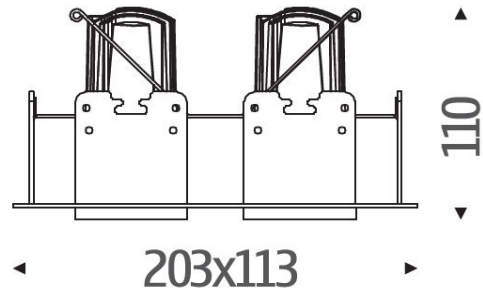

Cardan Twin Downlight

Specifications

Output

Luminous Flux	1670Lm (2 x 12W)
Efficacy	70(±5)Lm/W
CCT	3000K, 4000K
CRI	Ra90
Beam Angle	15°, 25°, 40°
Life Time	>50,000Hrs (Ta=30°C@L70)

Electrical

Input Voltage	240 VAC
Power Factor	≥0.9
Frequency	50 Hz

Construction

Product Dimension	203mm x 113mm x 110mm
Cutout	193mm x 106mm
Fixture Color	White, Silver, Black
IP Rating	IP20
Mounting	Recessed
Rotation	Adjustable

Control

Dimmable	Various Dimming Profiles Available

Thermal

Operating Temperature	-20°C to + 40°C

Warranty

Years	5

Catalogue Number Guide: Forlite VUE Cardan Twin Downlight

FV	Ct	5	D1	15	4	W	W	R
Product Group	Group Destination	Wattage	Dimmable	Beam Angle	Colour Temperature	Fixture Colour	Fixture Colour (Trim)	Mounting
FV Vue	CS Cardan Twin	5 2 x 5W 8 2 x 8W 10 2 x 10W 12 2 x 12W 15 2 x 15W	D1 1-10V DD DALI D0 Non Dim CS Casambi	15 15° 25 25° 40 40°	4 4000K 3 3000K	W White S Silver B Black	W White S Silver B Black	R Recessed

CASAMBI