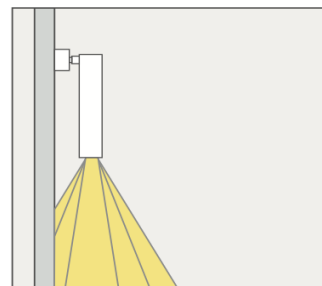

Slim Wall Light

Specifications

Output

Luminous Flux	850Lm (10W)
Efficacy	85(±5)Lm/W
CCT	3000K or 4000K
CRI	Ra90
Beam Angle	20°, 30°, 40°
Life Time	>50,000Hrs (Ta=30°C@L70)

Electrical

Input Voltage	240 VAC
Power Factor	≥0.9
Frequency	50 Hz

Construction

Product Dimension	55mm x 250mm
Housing	Aluminium
Optics	PMMA Optical Lens
Finish	Powder Coated
Fixture Colour	White, Black, Silver
IP Rating	IP20
Mounting	Wall Mount

Control

Dimmable	Various Dimming Profiles Available
-----------------	------------------------------------

Thermal

Operating Temperature	-20°C to + 40°C
------------------------------	-----------------

Warranty

Years	5
--------------	---

Catalogue Number Guide: Forlite TESO Slim Wall Light

FT	S	10	D1	20	4	W	W	T
Product Group	Group Destination	Wattage	Dimmable	Beam Angle	Colour Temperature	Fixture Colour (Outer)	Fixture Colour (Inner)	Mounting
FT Teso	S Slim	10 10W	D1 1-10V DD DALI D0 Non-Dim CS Casambi	20 20° 30 30° 40 40°	4 4000K 3 3000K	W White S Silver B Black	W White S Silver B Black G Gold	WM Wall Mount