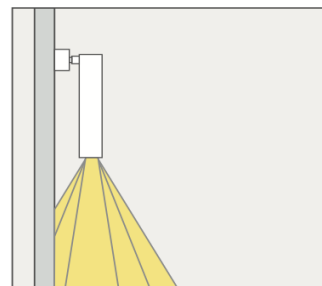

Slim Wall Light

Specifications

Output

Luminous Flux	1,500Lm (20W)
Efficacy	75(±5)Lm/W
CCT	3000K or 4000K
CRI	Ra90
Beam Angle	20°, 26°, 35°
Life Time	>50,000Hrs (Ta=30°C@L70)

Electrical

Input Voltage	240 VAC
Power Factor	≥0.9
Frequency	50 Hz

Construction

Product Dimension	55mm x 250mm
Housing	Aluminium
Optics	PMMA Optical Lens
Finish	Powder Coated
Fixture Colour	White, Black, Silver
IP Rating	IP20
Mounting	Wall Mount

Control

Dimmable	Various Dimming Profiles Available
-----------------	------------------------------------

Thermal

Operating Temperature	-20°C to + 40°C
------------------------------	-----------------

Warranty

Years	5
--------------	---

Catalogue Number Guide: Forlite TESO Slim Wall Light

FT	-	S	-	20	-	D1	-	20	-	4	-	W	-	W	-	T
Product Group		Group Destination		Wattage		Dimmable		Beam Angle		Colour Temperature		Fixture Colour (Outer)		Fixture Colour (Inner)		Mounting
FT Teso		S Slim		20 20W		D1 1-10V		20 20°		4 4000K		W White		W White		WM Wall Mount
						DD DALI		26 26°		3 3000K		S Silver		S Silver		
						D0 Non-Dim		35 35°				B Black		B Black		
						CS Casambi						G Gold		G Gold		