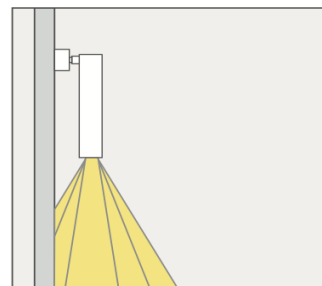

Slim Wall Light

Specifications

Output

Luminous Flux	2250Lm (30W)
Efficacy	75(±5)Lm/W
CCT	3000K or 4000K
CRI	Ra90
Beam Angle	20°, 26°, 35°
Life Time	>50,000Hrs (Ta=30°C@L70)

Electrical

Input Voltage	240 VAC
Power Factor	≥0.9
Frequency	50 Hz

Construction

Product Dimension	55mm x 250mm
Housing	Aluminium
Optics	PMMA Optical Lens
Finish	Powder Coated
Fixture Colour	White, Black, Silver
IP Rating	IP20
Mounting	Wall Mount

Control

Dimmable	Various Dimming Profiles Available
-----------------	------------------------------------

Thermal

Operating Temperature	-20°C to + 40°C
------------------------------	-----------------

Warranty

Years	5
--------------	---

Catalogue Number Guide: Forlite TESO Slim Wall Light

FT	-	S	-	30	-	D1	-	20	-	4	-	W	-	W	-	T
Product Group		Group Destination		Wattage		Dimmable		Beam Angle		Colour Temperature		Fixture Colour (Outer)		Fixture Colour (Inner)		Mounting
FT Teso		S Slim		30 30W		D1 1-10V DD DALI D0 Non-Dim CS Casambi		20 20° 26 26° 35 35°		4 4000K 3 3000K		W White S Silver B Black		W White S Silver B Black G Gold		WM Wall Mount